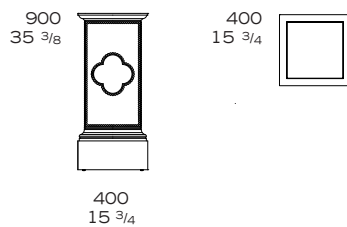

Menestrel

PEDESTAL
IC.G.080

Any design requirement can be satisfied by choosing customized materials, finishes and dimensions.

DIMENSIONS

IC.G.080.01

FINISHES

wooden parts

glossy black lacquered LG