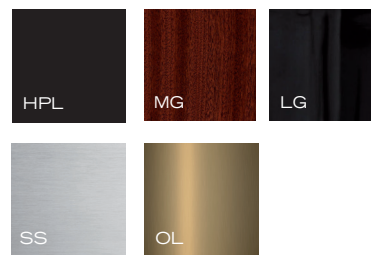

FINISHES

top

black HPL BH
glossy black lacquered LG
glossy mahogany MG

base

glossy black lacquered LG
glossy mahogany MG

base plate

polished brass OL
satin stainless steel SS

glass top (optional)