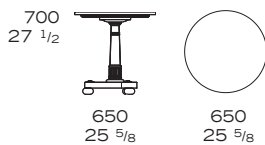

Kerylos

TABLE
IC.G.210

Any design requirement can be satisfied by choosing customized materials, finishes and dimensions.

DIMENSIONS

BAR TABLE
IC.G.210.01

RESTAURANT TABLE
IC.G.210.02

RESTAURANT TABLE
IC.G.210.03