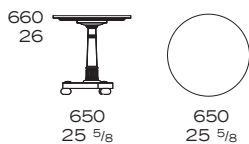

Kerylos

TABLE
IC.G.210

Any design requirement can be satisfied by choosing customized materials, finishes and dimensions.

DIMENSIONS

BAR TABLE
IC.G.210.01

RESTAURANT TABLE
IC.G.210.02

RESTAURANT TABLE
IC.G.210.03

FINISHES

top

black HPL BH
glossy black lacquered LG
glossy mahogany MG

base

glossy black lacquered LG
glossy mahogany MG

base plate

polished brass OL
satin stainless steel SS

glass top (optional)