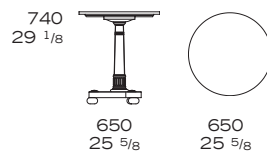

Kerylos

TABLE
IC.G.210

Any design requirement can be satisfied by choosing customized materials, finishes and dimensions.

DIMENSIONS

BAR TABLE
IC.G.210.01

RESTAURANT TABLE
IC.G.210.02

RESTAURANT TABLE
IC.G.210.03