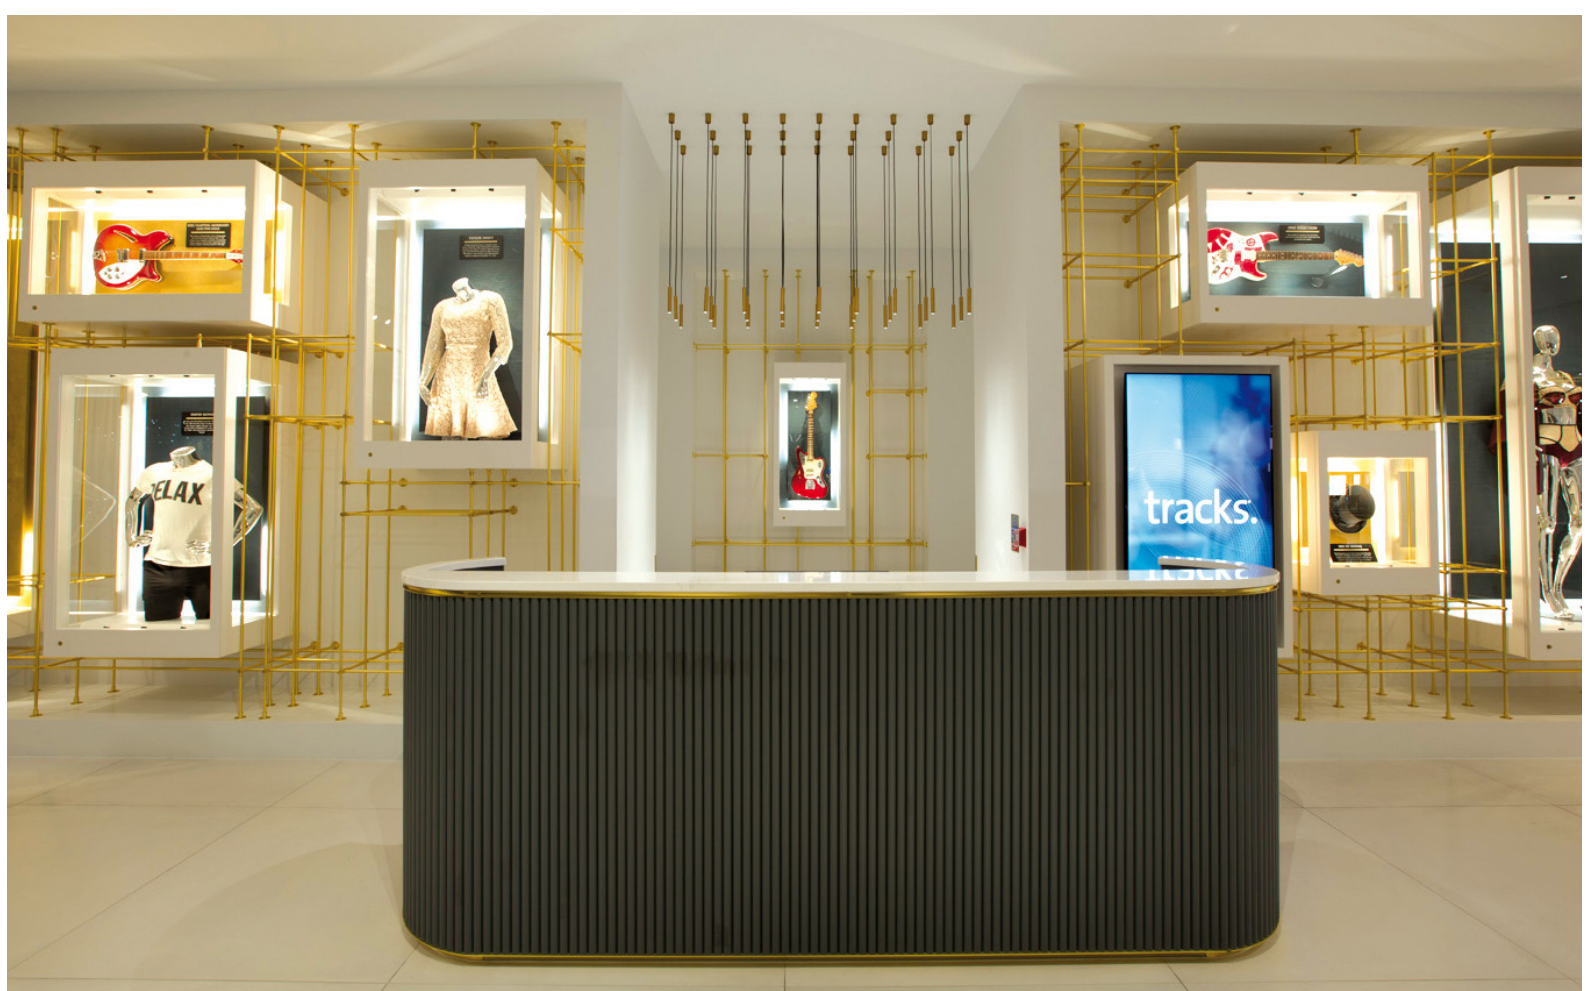

Hard Rock London

United Kingdom

ID: Scott Brownrigg
Period: 2019
Client: GLH Hotels

Hard Rock Hotel London, located nearby the famous Hyde Park, on the Marble Arch corner, is a dream hotel for music lovers. A tribute to former residents such as Jimi Hendrix, Diana Ross, Bob Dylan and Buddy Holly, this hotel is a mix of elegance and rock'n'roll, with original artwork, refined furnishings and an unbelievable memorabilia collection on display all over the hotel.

Interna has been called to work for the public areas: the lobby-hall with its restrooms and the cocktail bar with the back bar, where it completed all the millwork, including the counters, the ceilings, the complex metal tube installation, the niches, the vanities and mirrors and all the display cabinets for the memorabilia, like the one dedicated to Freddie Mercury, containing his piano.

Precious marbles, sparkling mirrors, back lit and back lacquered glasses along with the warm tones of walnut and brass were the main finishes selected for this project by the Scott Brownrigg studio and carefully handled by Interna to create all the items, always respecting the highest levels of quality.