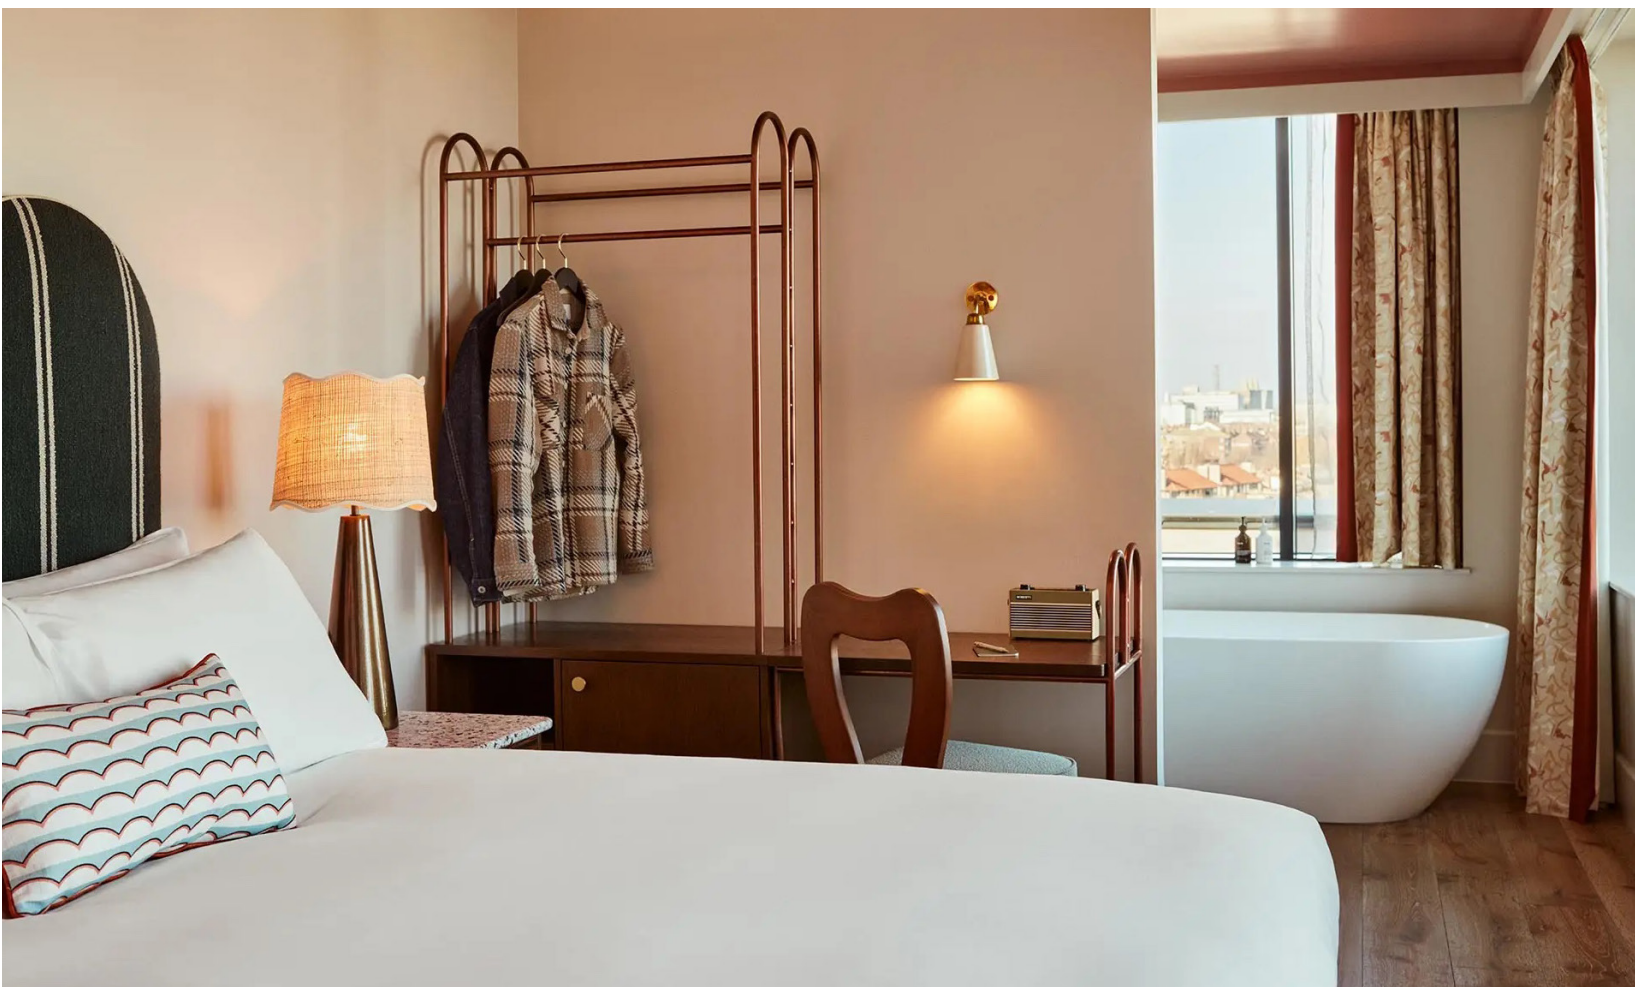

With 270 bedrooms and suites, The Hoxton Shepherd's Bush sits slap bang in the heart of a neighbourhood famed for rock 'n' roll, independent shops, and vintage fashion. It is the perfect spot to soak up the West London vibe, celebrating the local atmosphere through art and design.

Interna was called to provide the furnishings for all the rooms, differently shaped spaces with light and bright walls and contrasting furniture in dark essences and copper details.

Beautifully designed to create an understated comfort, The Hoxton's Shepherd's Bush bedrooms are warm and cosy, yet functional. The beds are particularly sumptuous and extremely comfortable, with headboards that have a strong personality defined by refined textures, geometric patterns and fluid, playful shapes.