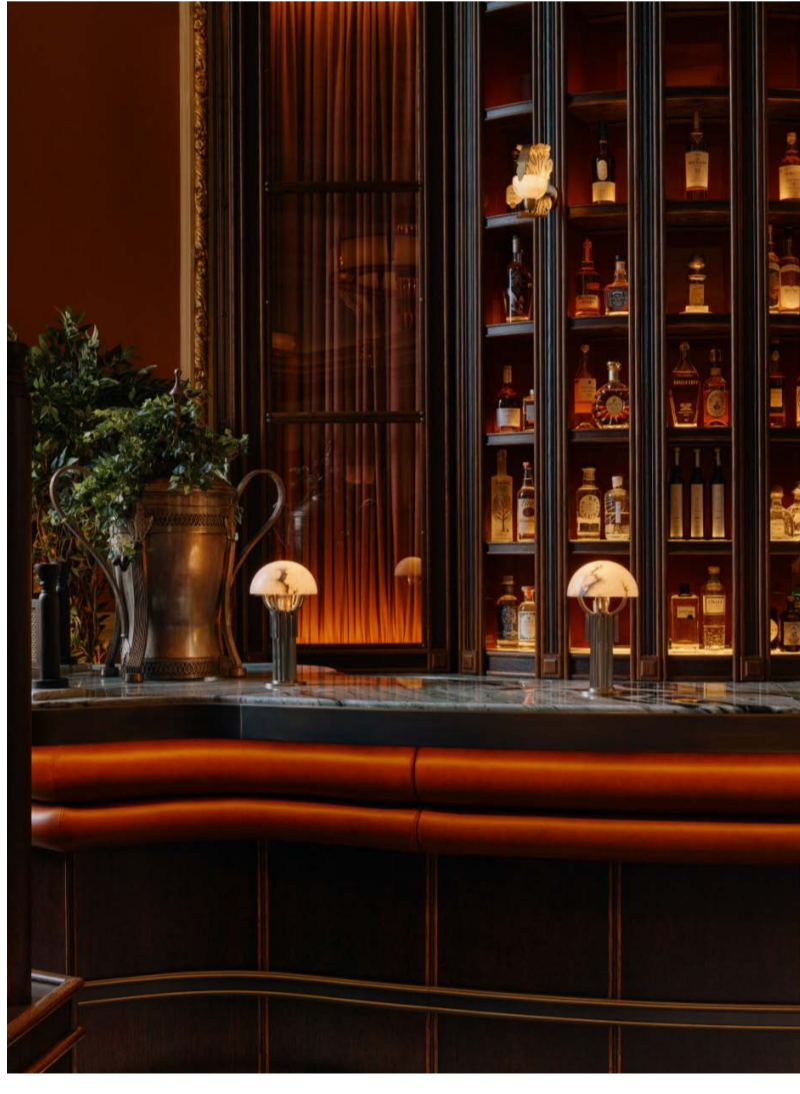

The Midland Grand Dining Room & Gothic Bar

LONDON | UK

ID: HUGO TORO

Located within the historical building of the St Pancras London hotel, stunning blend of Victorian Gothic grandeur and modern sophistication, the *Midland Grand Dining Room* and the *Gothic Bar* welcome their guests with opulence and elegance.

Interna UK has been called to supply all the furnishings for these two stunning locations, producing and installing the entire custom-made furniture upon exclusive design of the renowned French interior designer Hugo Toro. Marble, oak, mirrors and brass details have been the leitmotiv of the whole project, from the impressive bar counters to the elegant tables and stools, from the welcoming banquettes to the DJ station along with the built-in bookcases framing the fireplace in the private dining room.