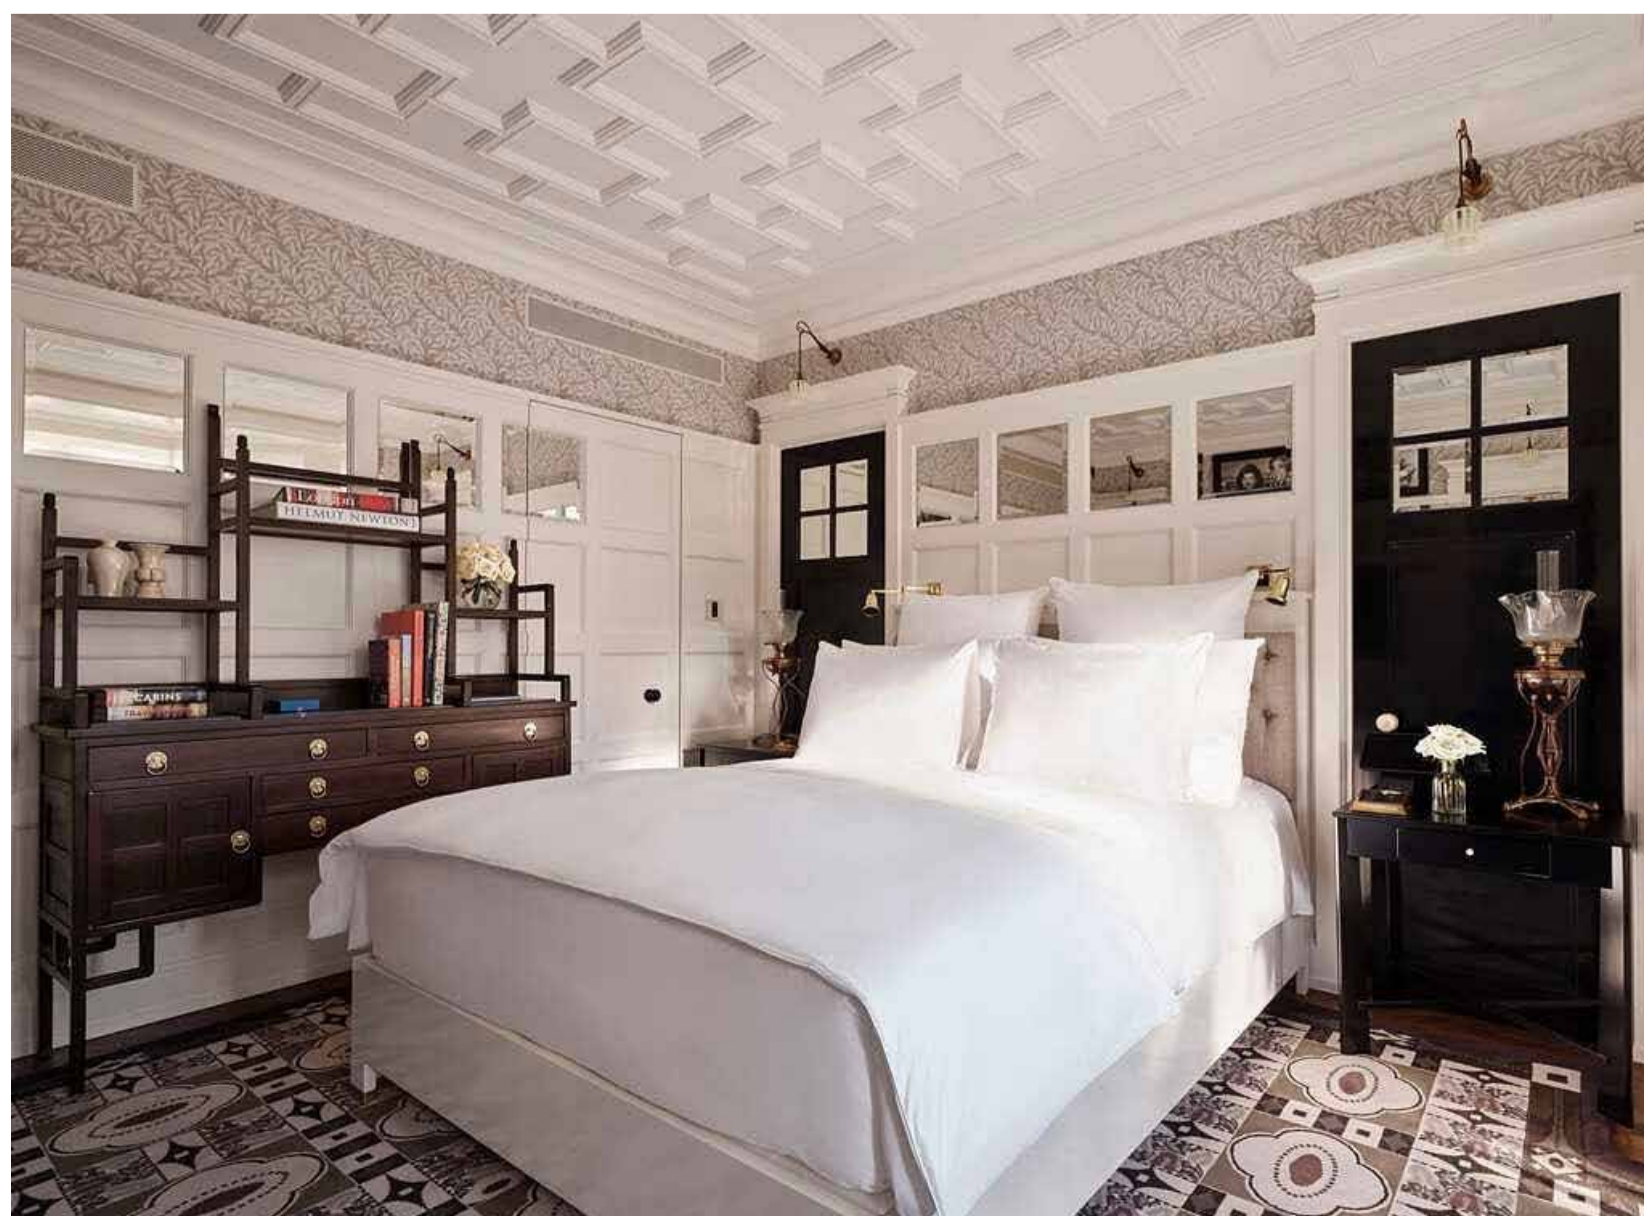

At Sloane

LONDON, UK

ID: FRANCOIS-JOSEPH GRAF

Interna has been part of the refurbishment of this luxurious hotel, located just off Chelsea's iconic Sloane Square, by producing upon exclusive design nearly all the loose furniture for the public areas and the guestrooms.

Interna supplied reception desks and bookcases for the lobby, tables with precious marble tops and armchairs for the top floor restaurant, banquettes, coffee tables, lounge chairs and cinema armchairs for the speakeasy bar downstairs, all produced with the utmost attention to every detail in a style that combines the quintessentially British elegance with a unique French touch.

For the rooms and suites Interna produced headboards and bed bases, nightstands, desks, coffee tables, chairs, stools, and bedside rugs, with an understated, elegant palette to create an intimate ambience with the luxurious comfort of a timeless private residence.