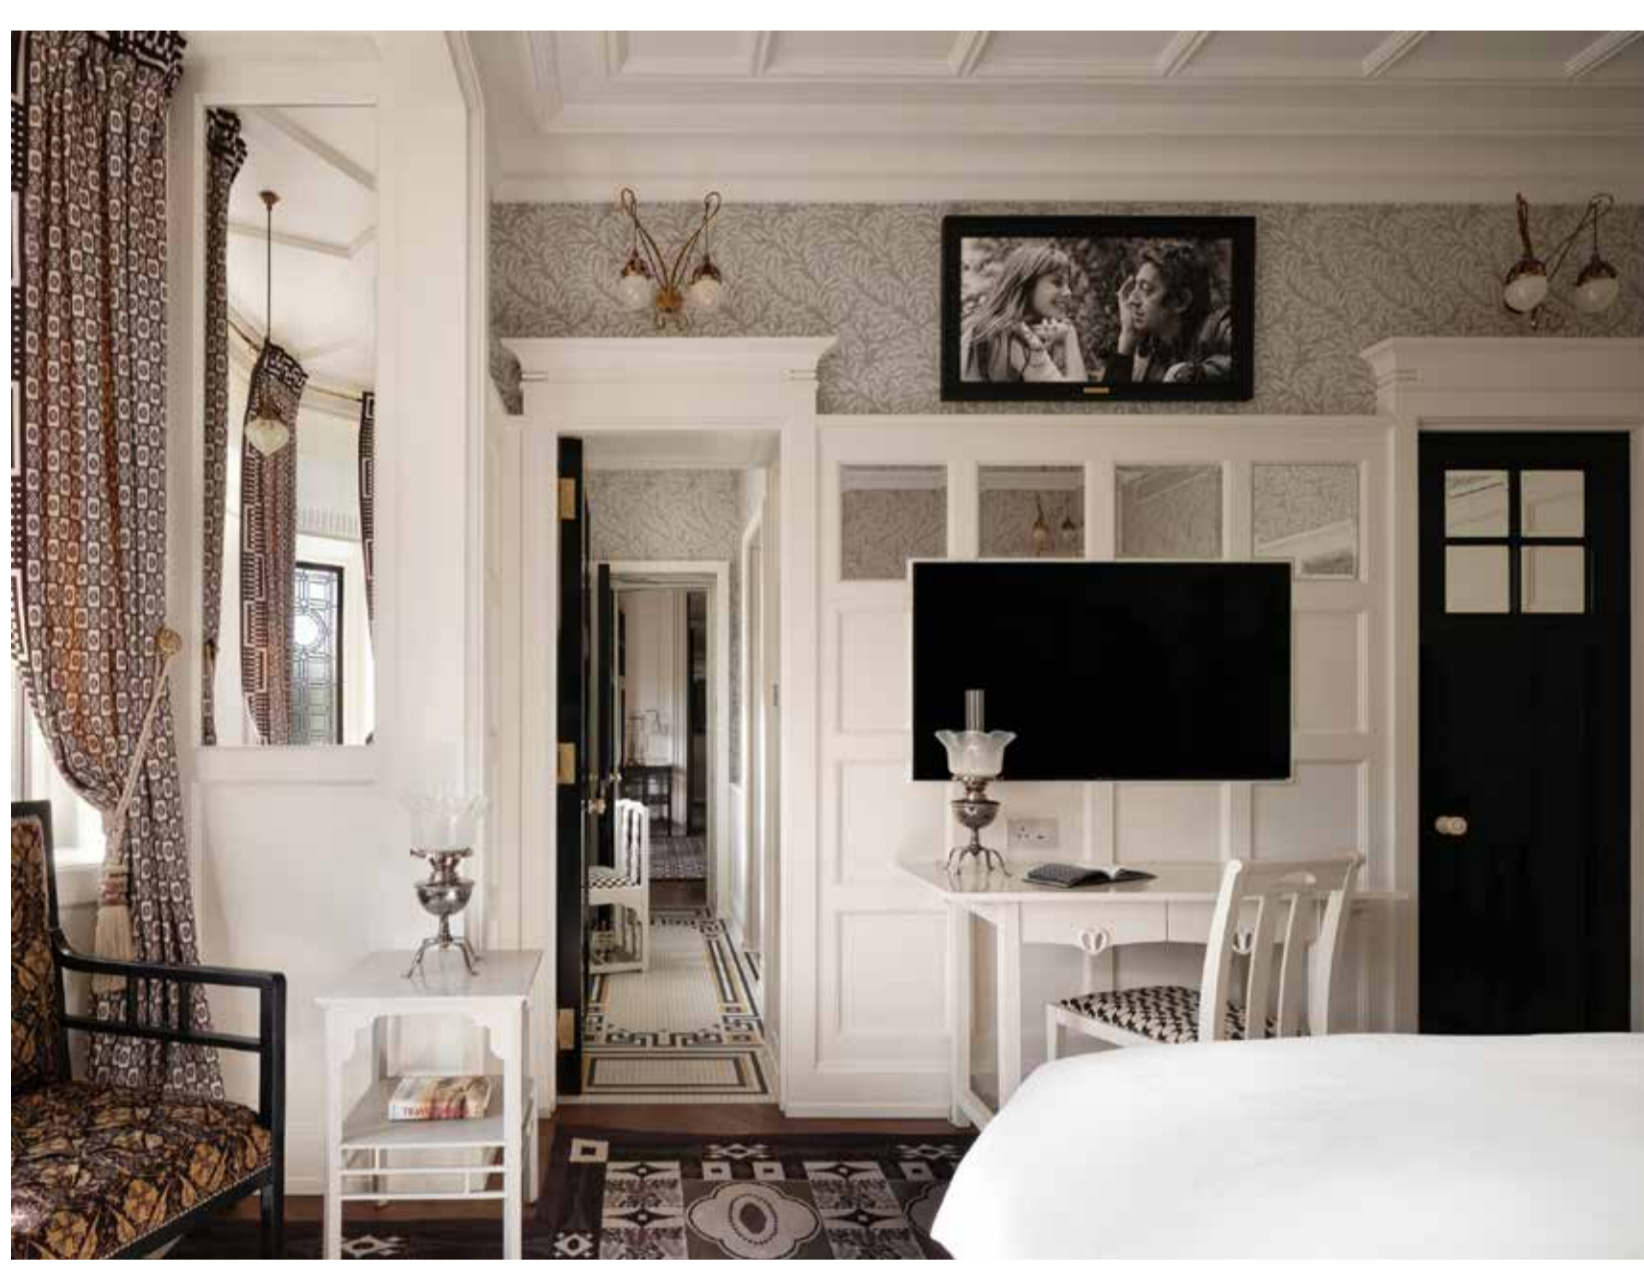

At Sloane

LONDON, UK

ID: FRANCOIS-JOSEPH GRAF

Interna has been part of the refurbishment of this luxurious hotel, located just off Chelsea's iconic Sloane Square, by producing upon exclusive design nearly all the loose furniture for the public areas and the guestrooms.

Interna supplied reception desks and bookcases for the lobby, tables with precious marble tops and armchairs for the top floor restaurant, banquettes, coffee tables, lounge chairs and cinema armchairs for the speakeasy bar downstairs, all produced with the utmost attention to every detail in a style that combines the quintessentially British elegance with a unique French touch.

For the rooms and suites Interna produced headboards and bed bases, nightstands, desks, coffee tables, chairs, stools, and bedside rugs, with an understated, elegant palette to create an intimate ambience with the luxurious comfort of a timeless private residence.