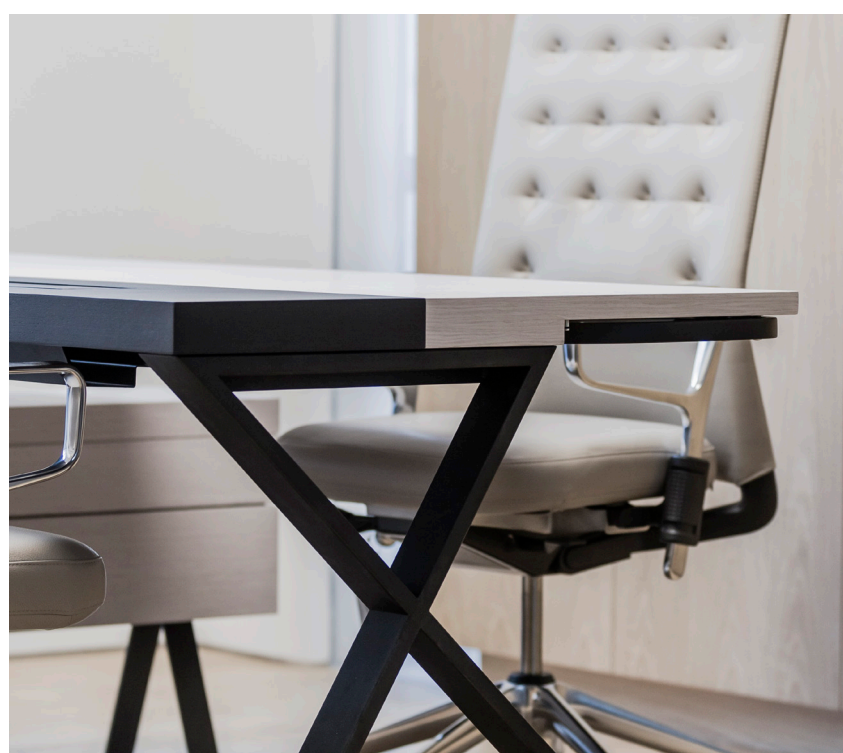

Executive Office Dubai

ID JONGMA ONTWERPERS

Interna has been called to work for this modern and sleek executive office located in downtown Dubai, where items have been selected from Interna own collection of high-end office furniture marketed under the Logica brand. The desks belong to the *Ketchikan* line and are characterized by the slender tilted legs, while the meeting tables are part of the *Tiago* collection, with their solid yet elegant squared structure.

Tables, desks, cabinets have been customized following the detailed requirements of the client with the use of refined finishes and materials such as oakwood and walnut, matte black varnish and stainless steel as to create perfectly balanced workspaces while maintain the highest standards of quality and in compliance with the local health and security rules in the workplace.